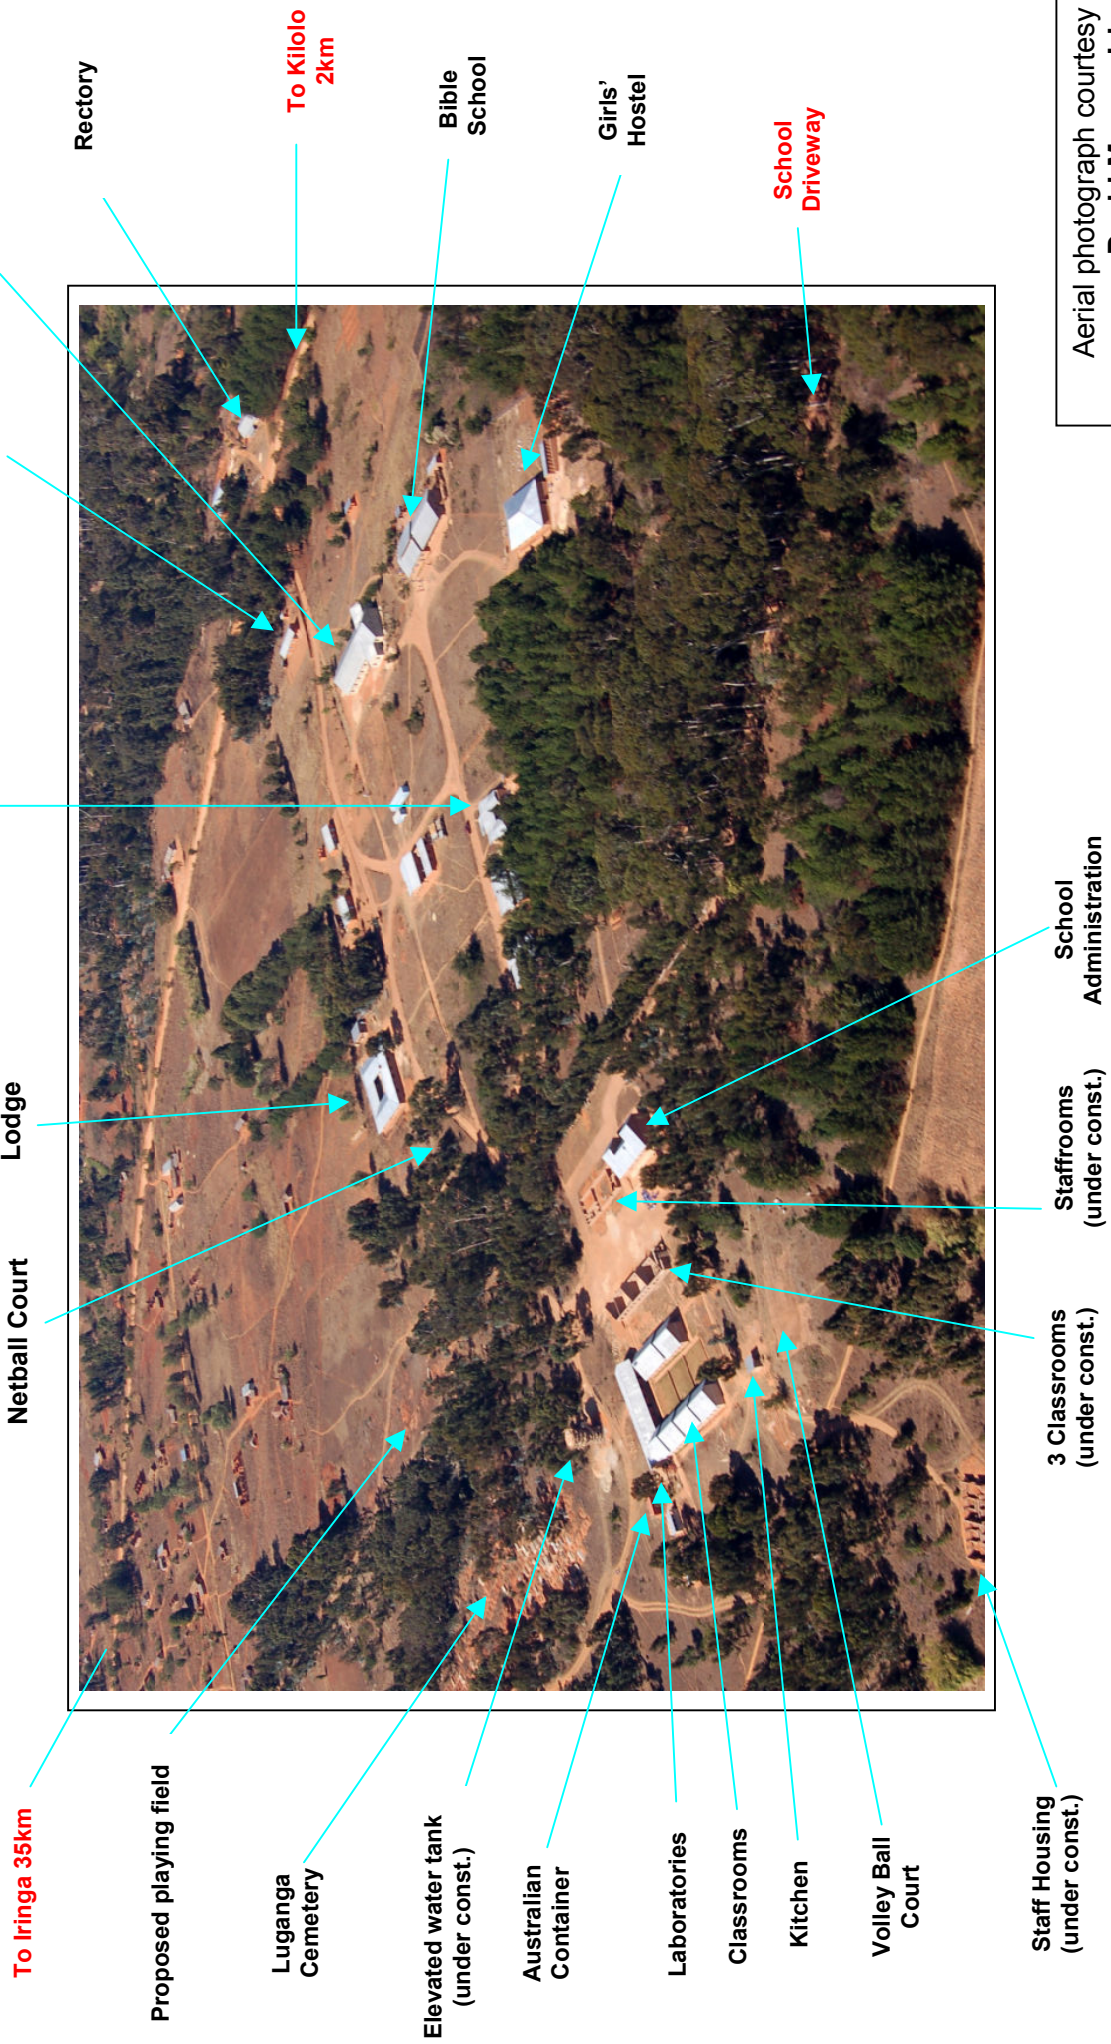

St Michael's Kilolo Tanzania

S 7° 59 622'
E 35° 50 386'
Elev. 1890m (6200ft)

October 2006

Aerial photograph courtesy of
David Moyer - Iringa